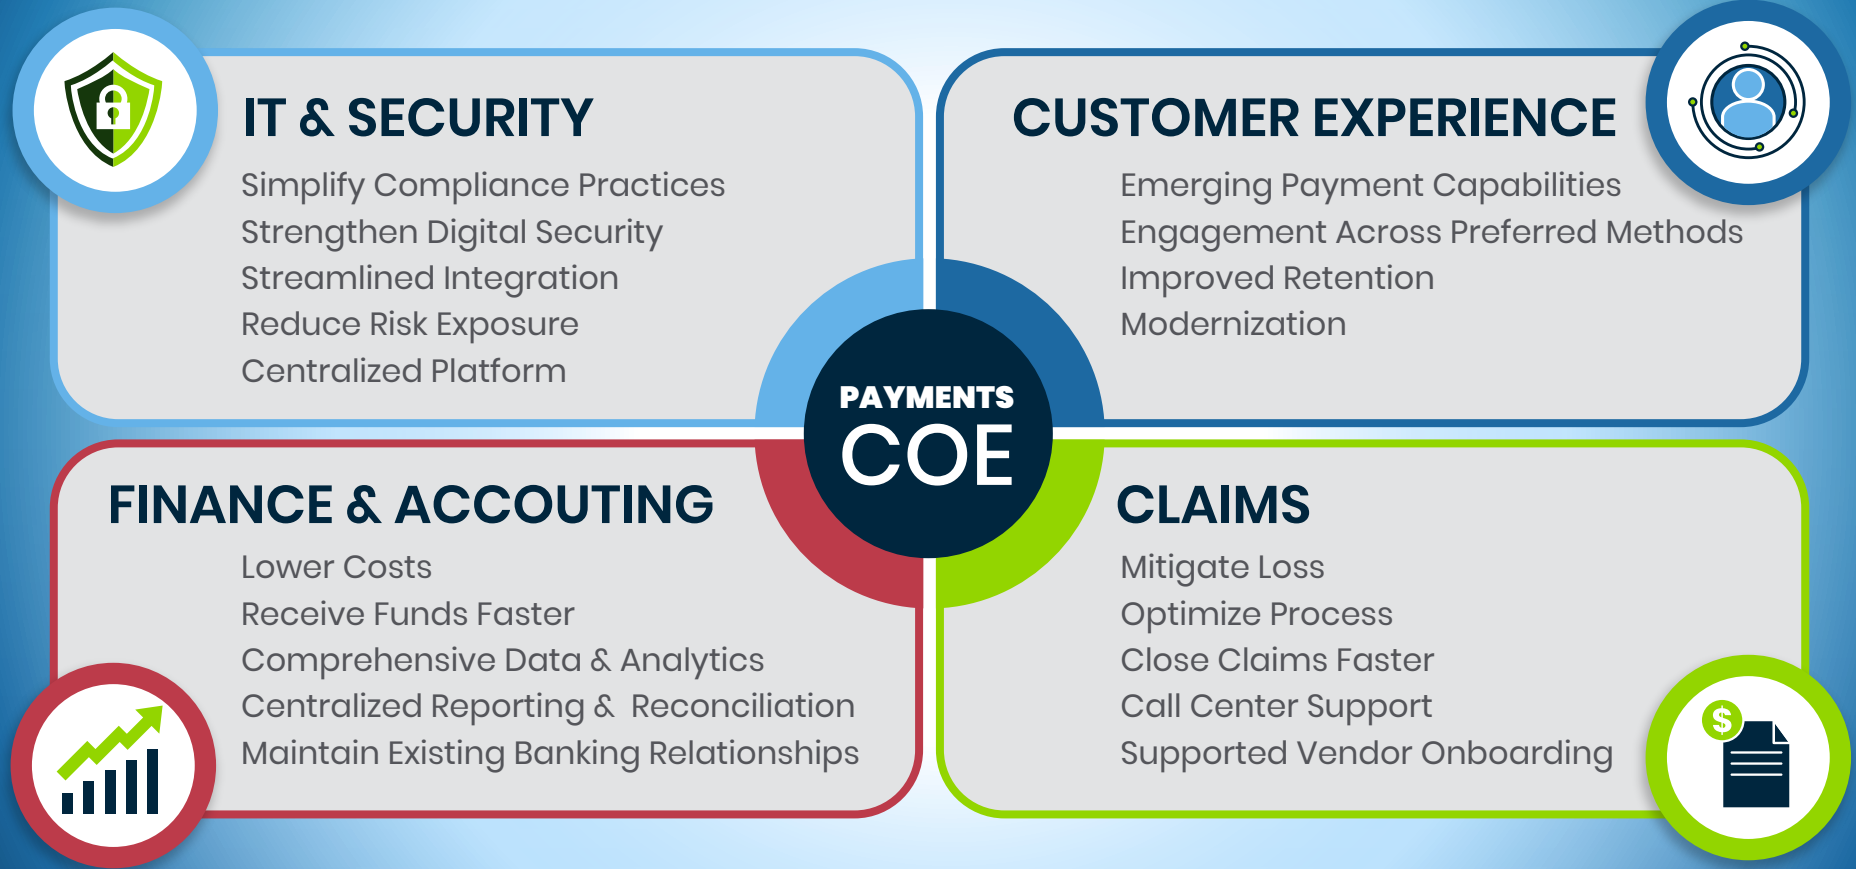

# Critical Success Factors to Build a Center of Excellence (COE)

620 Coolidge Drive, Suite 200, Folsom, CA 95630  
1-866.343.6940 | [info@OneInc.com](mailto:info@OneInc.com) | [www.oneinc.com](http://www.oneinc.com)